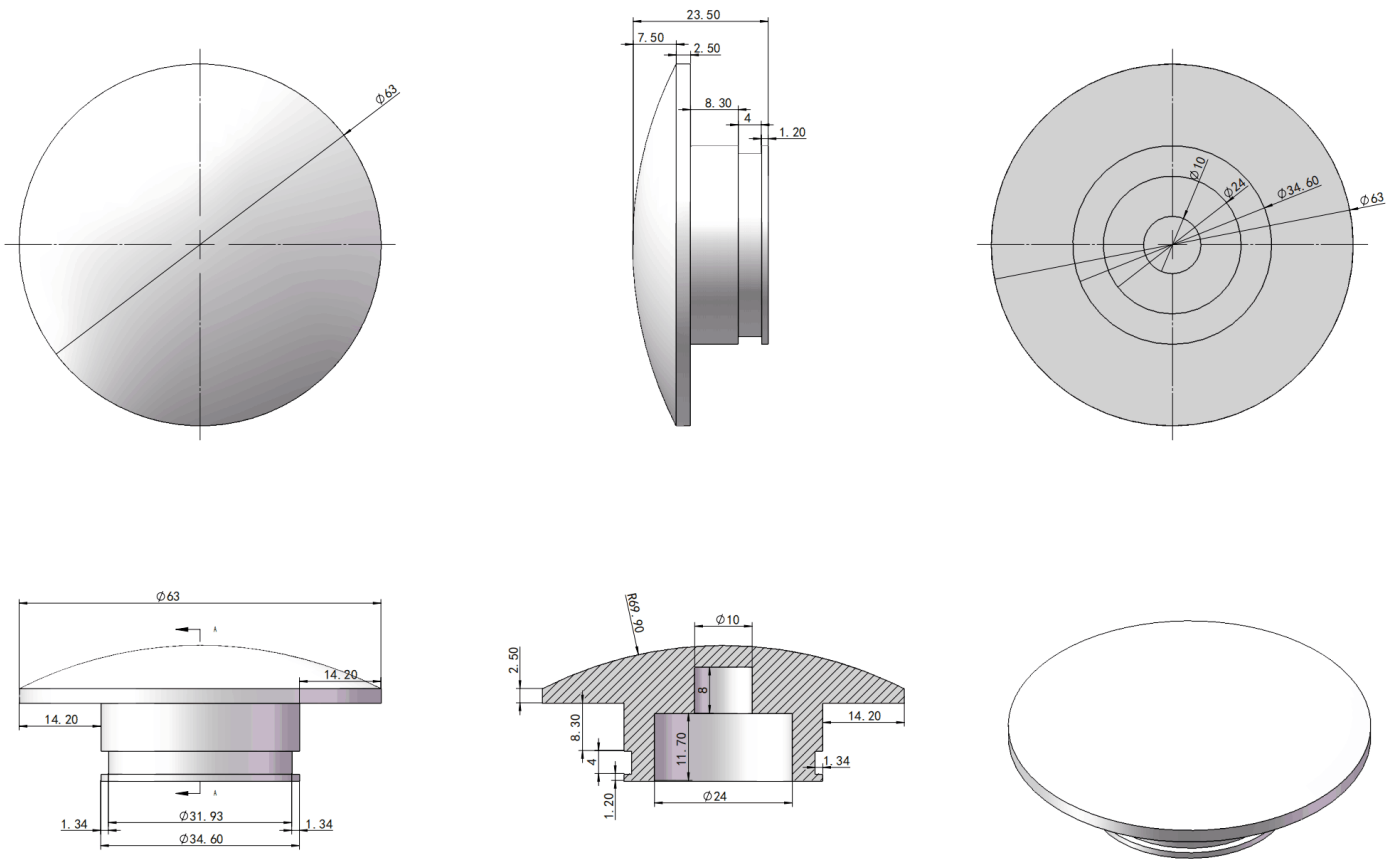

POP UP WASTE SOLID SURFACE LID

THIS LID IS SUITED TO ABI AVI POP UP WASTES

SPECIFICATIONS

RECOMMENDED USE

Domestic

INSTALLATION

Suits ABI Avi Pop Up Waste

WARRANTY

Structure: 5 years | Finish: 5 years

ADDITIONAL

This product must be purchased separately from the Avi Pop Up Waste