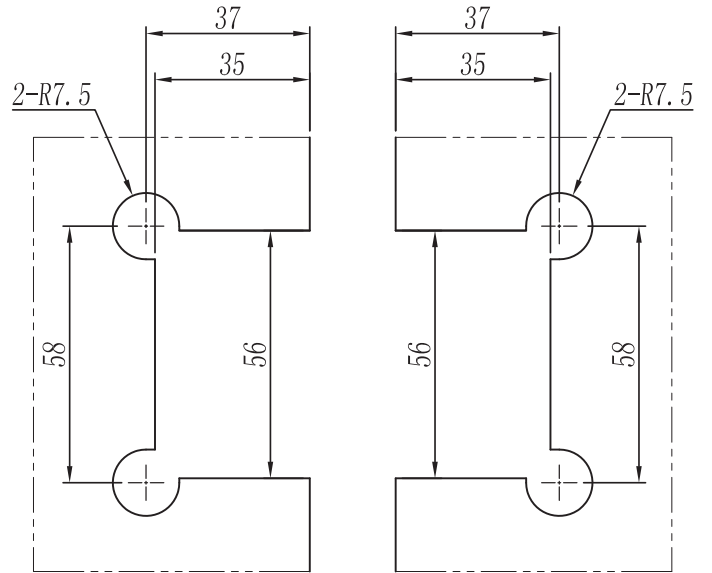

CUT-OUT TEMPLATE

**RECOMMENDED USE**

Domestic

**COLOUR AVAILABILITY**

**CONSTRUCTION**

Stainless Steel

**INSTALLATION**

Glass to Glass

**GLASS THICKNESS**

10-12mm

**WEIGHT CAPACITY**

30kg